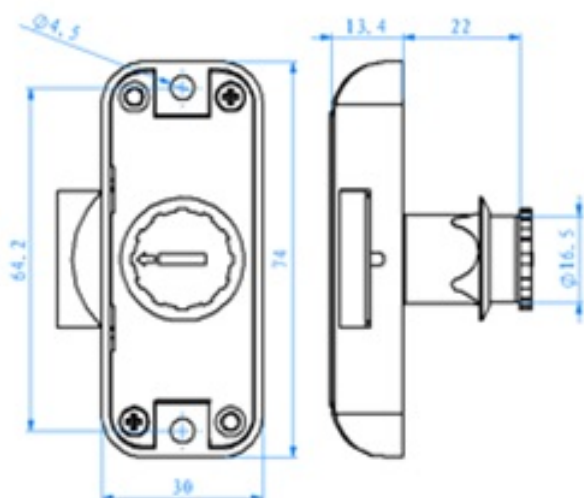

PRODUCT SHEET

Description:

Rotary Bar Lock MIC-922, $\varnothing 16,5 \times 22$ mm, RH, NPL, Body Only, F/ System J#11+J#12, W/Black Plastic Plug, No Bar, No Access.

Item number:

14.05.274-0

Units	Box	Carton	HS Code	Barcode
Pcs.	12	120	8301300000	 5704866043007